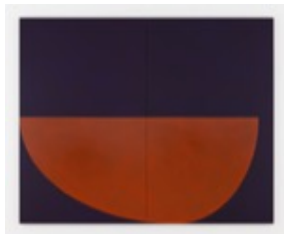

525 BACK GALLERY:

Suzan Frecon

f.r.s.p.o., 2016

Oil on linen

Overall: 108 x 87 3/8 x 1 1/2 inches

274.3 x 221.9 x 3.8 cm

Each panel: 54 x 87 3/8 x 1 1/2 inches

137.2 x 221.9 x 3.8 cm

Signed, titled, and dated verso

FRESU0319

Suzan Frecon

lantern, 2017

Oil on linen

Overall: 87 1/2 x 108 x 1 1/2 inches

222.3 x 274.3 x 3.8 cm

Each panel: 43 3/4 x 108 x 1 1/2 inches